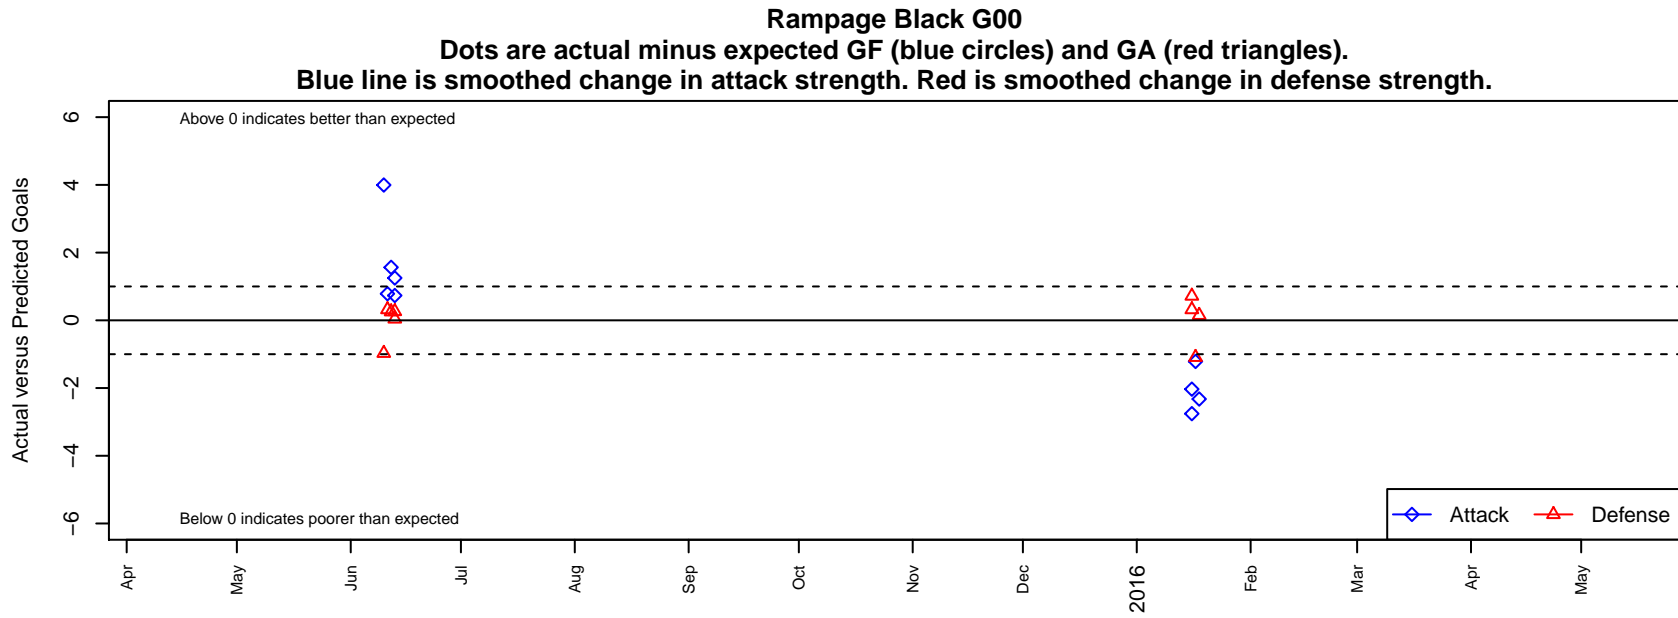

Rampage Black G00

, UT
 G00 total strength=1600
 attack=9.73 defense=26.26
 notes= LH

alt names used:
 Rampage Black LH (UT)
 RAMPAGE SC RAMPAGE BLACK LH (UT)
 Rampage Black LH

Venues played:
 2015 Region IV Pres Cup U14
 2015 Portland Winter Showcase U15

**attack and defense variance (black dot)
relative to other teams
and top 10 in region**

**attack and defense rating
relative to others at age
and all opponents in last 13 months**

**attack and defense rating
relative to others at age
and all opponents in last 13 months**

Performance relative to 13 month average

Performance relative to 13 month average

Distribution of opponents
Red = Lose zone, Blue = Win zone, Green = Even
Black line separates win/lose zones

lot. A=Neither has attack advantage, B=Opponent has both attack and defense advantage, C=Opponent has both attack and defense disadvantage, D=Both have