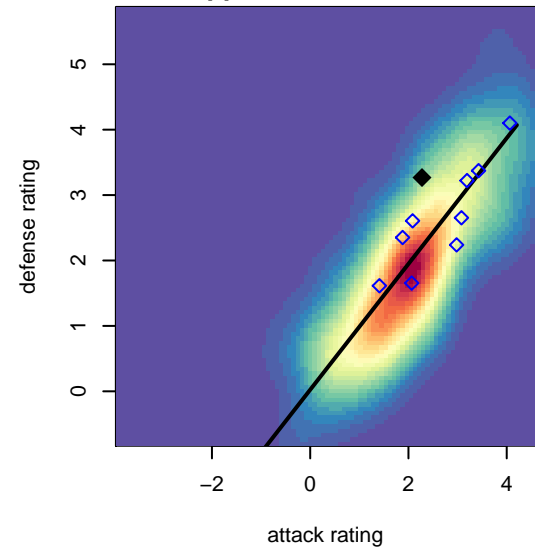

Rampage Black G00

, UT
 G00 total strength=1600
 attack=9.73 defense=26.26
 notes= LH

alt names used:
 Rampage Black LH (UT)
 RAMPAGE SC RAMPAGE BLACK LH (UT)
 Rampage Black LH

Venues played:
 2015 Region IV Pres Cup U14
 2015 Portland Winter Showcase U15

**attack and defense variance (black dot)
relative to other teams
and top 10 in region**

**attack and defense rating
relative to others at age
and all opponents in last 13 months**

**attack and defense rating
relative to others at age
and all opponents in last 13 months**

Performance relative to 13 month average

Performance relative to 13 month average

Distribution of opponents
Red = Lose zone, Blue = Win zone, Green = Even
Black line separates win/lose zones

lot. A=Neither has attack advantage, B=Opponent has both attack and defense advantage, C=Opponent has both attack and defense disadvantage, D=Both have