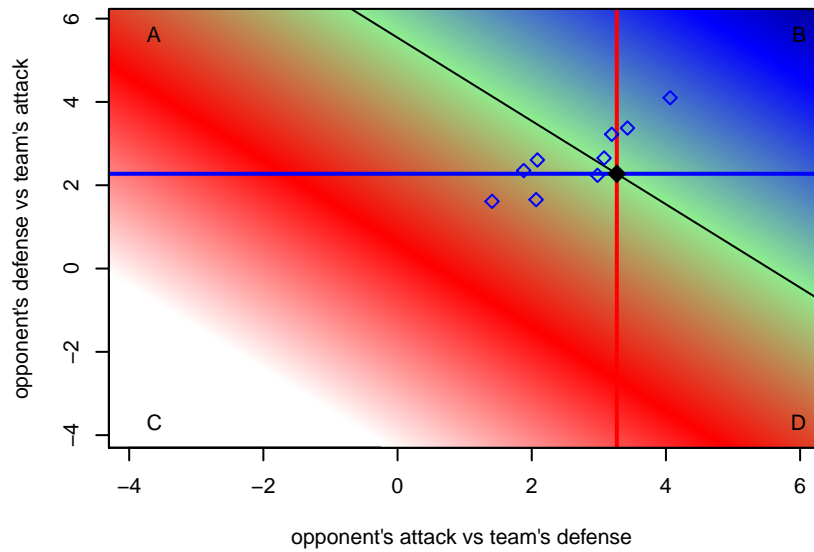

**attack and defense variance (black dot)
relative to other teams
and top 10 in region**

**attack and defense rating
relative to others at age
and all opponents in last 13 months**

**attack and defense rating
relative to others at age
and all opponents in last 13 months**

Performance relative to 13 month average

Performance relative to 13 month average

Distribution of opponents
Red = Lose zone, Blue = Win zone, Green = Even
Black line separates win/lose zones

lot. A=Neither has attack advantage, B=Opponent has both attack and defense advantage, C=Opponent has both attack and defense disadvantage, D=Both have