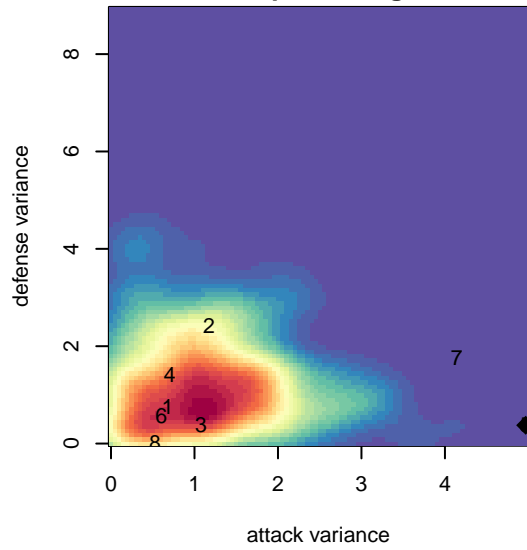

Rampage Black G00

, UT
 G00 total strength=1600
 attack=9.73 defense=26.26
 notes= LH

alt names used:
 Rampage Black LH (UT)
 RAMPAGE SC RAMPAGE BLACK LH (UT)
 Rampage Black LH

Venues played:
 2015 Region IV Pres Cup U14
 2015 Portland Winter Showcase U15

**attack and defense variance (black dot)
relative to other teams
and top 10 in region**

**attack and defense rating
relative to others at age
and all opponents in last 13 months**

**attack and defense rating
relative to others at age
and all opponents in last 13 months**

Performance relative to 13 month average

Performance relative to 13 month average

Distribution of opponents
Red = Lose zone, Blue = Win zone, Green = Even
Black line separates win/lose zones

lot. A=Neither has attack advantage, B=Opponent has both attack and defense advantage, C=Opponent has both attack and defense disadvantage, D=Both have