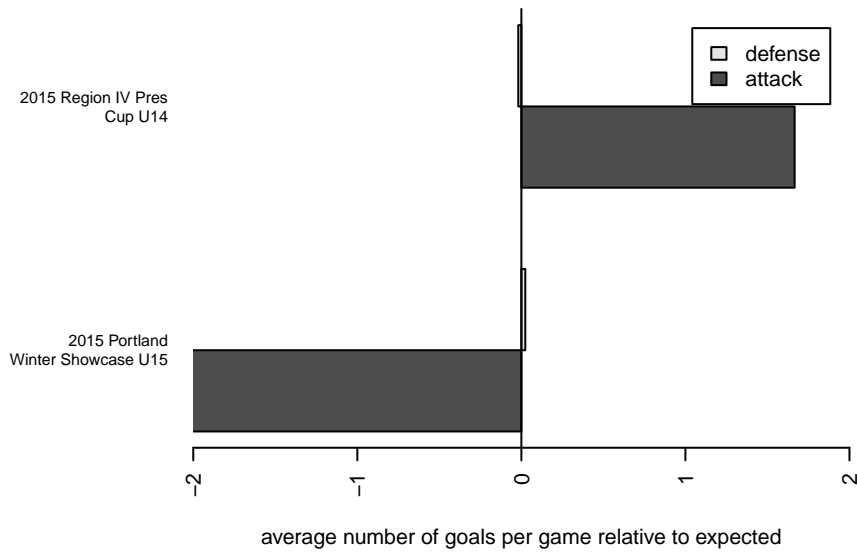

Rampage Black G00

, UT
 G00 total strength=1600
 attack=9.73 defense=26.26
 notes= LH

alt names used:
 Rampage Black LH (UT)
 RAMPAGE SC RAMPAGE BLACK LH (UT)
 Rampage Black LH

Venues played:
 2015 Region IV Pres Cup U14
 2015 Portland Winter Showcase U15

**attack and defense variance (black dot)
relative to other teams
and top 10 in region**

**attack and defense rating
relative to others at age
and all opponents in last 13 months**

**attack and defense rating
relative to others at age
and all opponents in last 13 months**

Performance relative to 13 month average

Performance relative to 13 month average

Distribution of opponents
Red = Lose zone, Blue = Win zone, Green = Even
Black line separates win/lose zones

lot. A=Neither has attack advantage, B=Opponent has both attack and defense advantage, C=Opponent has both attack and defense disadvantage, D=Both have