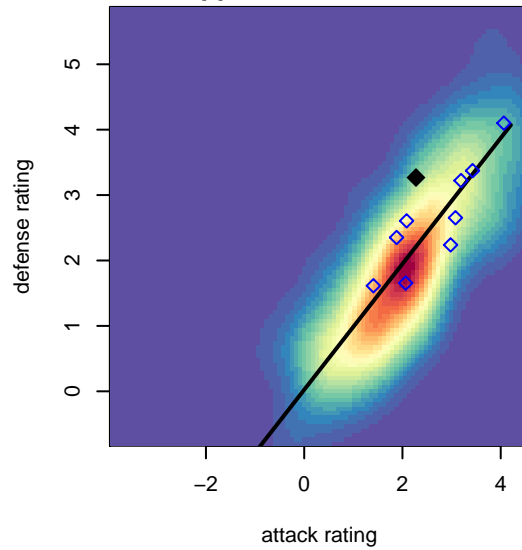

Rampage Black G00

, UT
 G00 total strength=1600
 attack=9.73 defense=26.26
 notes= LH

alt names used:
 Rampage Black LH (UT)
 RAMPAGE SC RAMPAGE BLACK LH (UT)
 Rampage Black LH

Venues played:
 2015 Region IV Pres Cup U14
 2015 Portland Winter Showcase U15

**attack and defense variance (black dot)
relative to other teams
and top 10 in region**

**attack and defense rating
relative to others at age
and all opponents in last 13 months**

**attack and defense rating
relative to others at age
and all opponents in last 13 months**

Performance relative to 13 month average

Performance relative to 13 month average

Distribution of opponents
Red = Lose zone, Blue = Win zone, Green = Even
Black line separates win/lose zones

lot. A=Neither has attack advantage, B=Opponent has both attack and defense advantage, C=Opponent has both attack and defense disadvantage, D=Both have